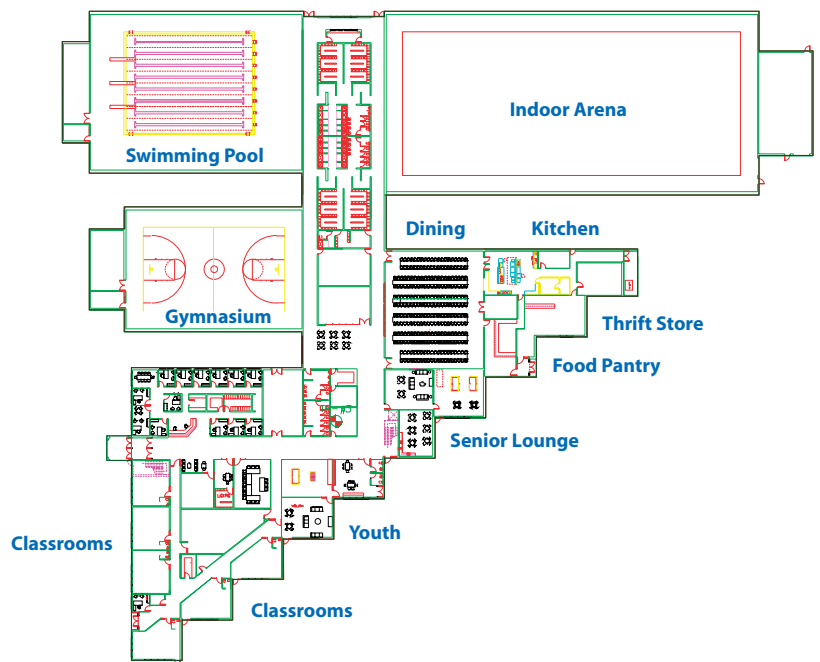

Visit our website: www.moreaucommunitycenter.org
E-mail your questions or thoughts to tmoreauc@nycap.rr.com
Telephone: 518-792-6007